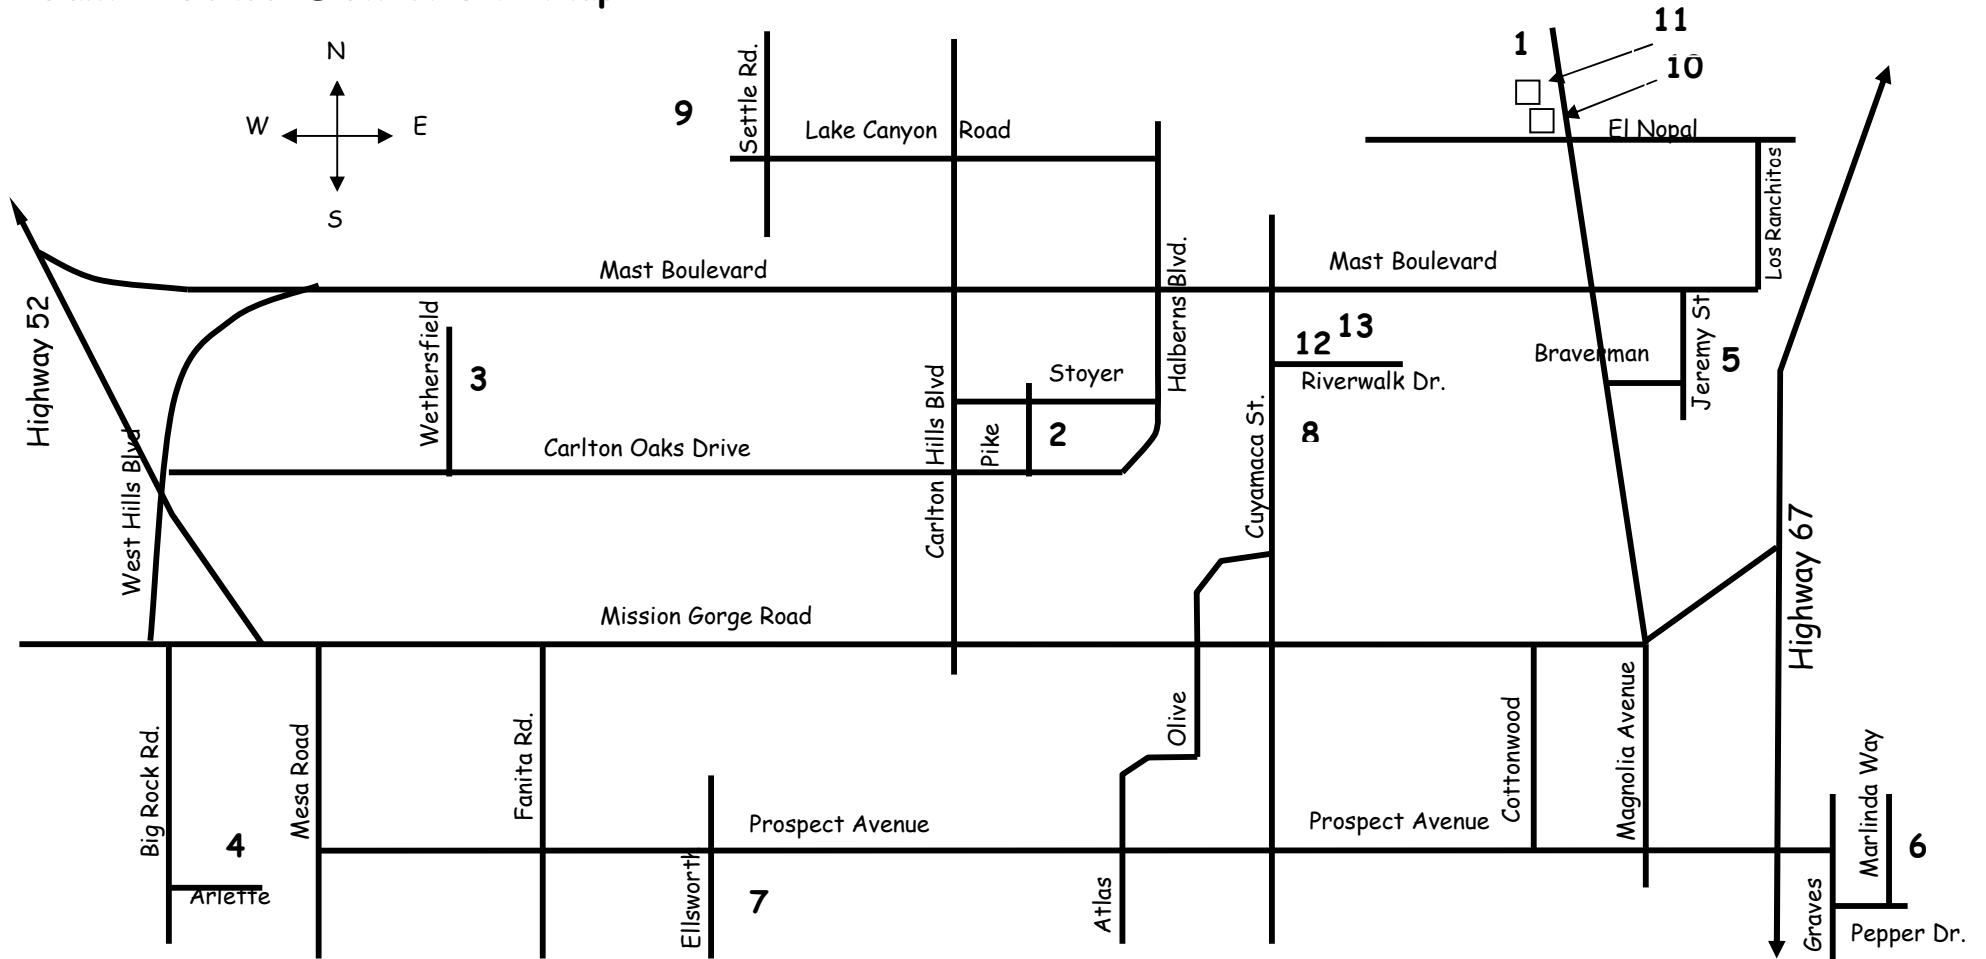

Santee School District Site Map

- 1. **Cajon Park** **956-2400**
10300 Magnolia Avenue
Santee, CA 92071
- 2. **Carlton Hills** **258-3400**
9353 Pike Road
Santee, CA 92071
- 3. **Carlton Oaks** **956-4500**
9353 Wethersfield
Santee, CA 92071
- 4. **Chet F. Harritt** **258-4800**
8120 Arlette St.
Santee, CA 92071

- 5. **Hill Creek** **956-5000**
9665 Jeremy St.
Santee, CA 92071
- 6. **Pepper Drive** **956-5100**
1935 Marlinda Way
El Cajon, CA 92020
- 7. **PRIDE Academy** **956-5200**
9303 Prospect Avenue
Santee, CA 92071
- 8. **Rio Seco** **956-5500**
9545 Cuyamaca St.
Santee, CA 92071

- 9. **Sycamore Canyon** **956-5400**
10201 Settle Rd.
Santee, CA 92071
- 10. **Alternative School** **956-2490**
10250 North Magnolia
Santee, CA 92071
- 11. **Santee Success Program** **956-2453**
10250 North Magnolia
Santee, CA 92071